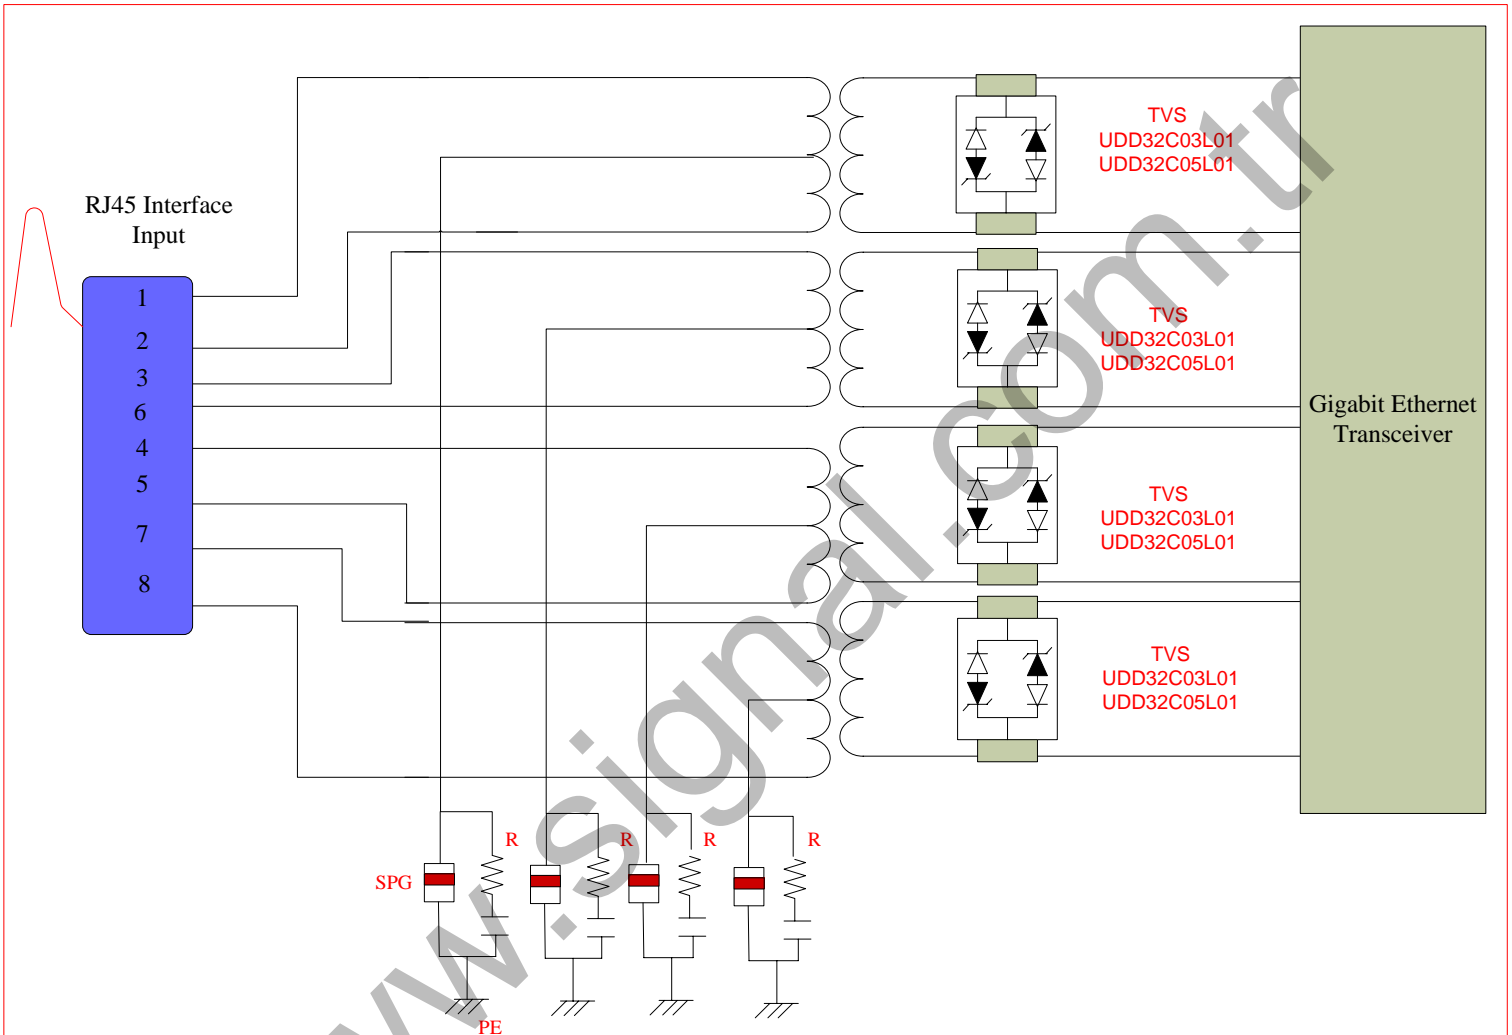

## RJ45 GIGABIT ETHERNET SURGE PROTECTION

This solution can pass ITU K.21 10/700uS Common mode 6kv surge test

There are three alternatives parts number for SPG selection, BK1XX01502 OR BK1XX01002 OR BK1XX00702