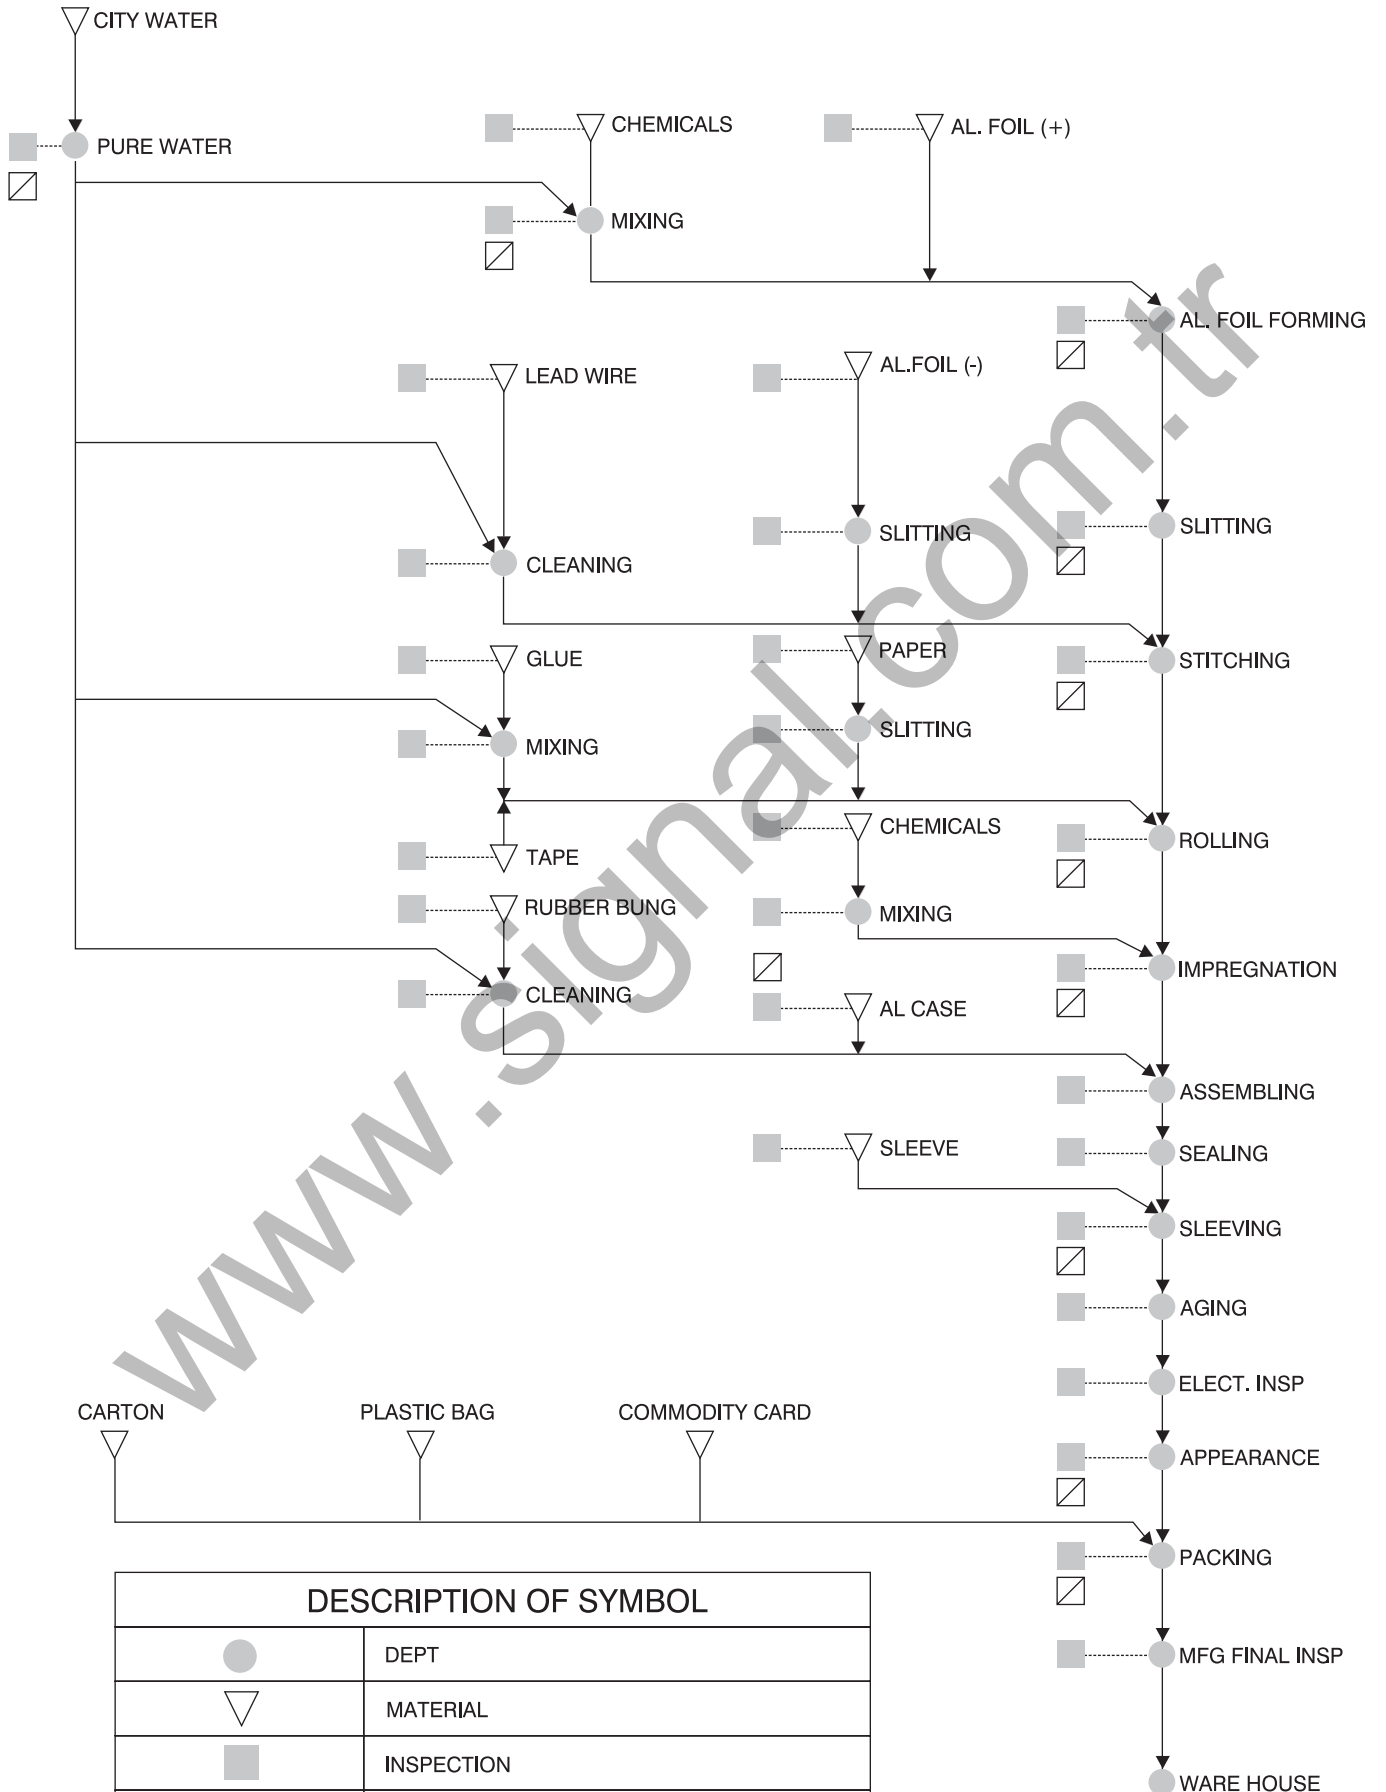

ELECTROLYTIC CAPACITOR FLOW CHART

DESCRIPTION OF SYMBOL	
●	DEPT
▽	MATERIAL
■	INSPECTION
◻	QCAUDITING