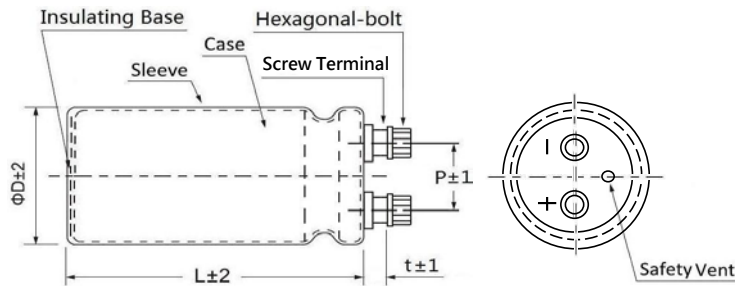

■ Dimensions [mm]

ΦD	P	t	Hexagonal-bolt
35	12.7	6.3	M5 × 0.8 × 10
51	21.8	6.3	M5 × 0.8 × 10
64	28.2	6.3	M5 × 0.8 × 10
77	31.4	5.8	M5 × 0.8 × 10
90	31.4	5.8	M5 × 0.8 × 10

■ Multiplier for Ripple Current

Freq. (Hz)	120	1K	10K	100K
W.V	coefficient			
10~35V	1.00	1.05	1.10	1.10
50~100V	1.00	1.10	1.15	1.15
160~450V	1.00	1.20	1.30	1.35
Temperature	55	70	85	105
coefficient	≤ 250V	2.50	2.00	1.40
	≥ 350V	2.00	1.50	1.20