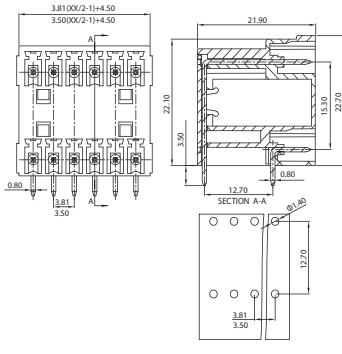

Drawing

UL CE

TB15ERTM-3.5
TB15ERTM-3.81
3.5mm 3.81mm / 22.7mm

Poles

300V/8A

Drawing

UL CE

TB15EVH-3.5
TB15EVH-3.81
3.5mm 3.81mm / 21.9mm

Poles

300V/8A

Drawing

UL CE

TB15EVHM-3.5
TB15EVHM-3.81
3.5mm 3.81mm / 21.9mm

Poles

Rated

300V/8A

Wire

Drawing

UL CE

TB15ERH-3.5
TB15ERH-3.81
3.5mm 3.81mm / 22.7mm

Poles

300V/8A

Drawing

UL CE

TB15ERHM-3.5
TB15ERHM-3.81
3.5mm 3.81mm / 22.7mm

Poles

300V/8A

Drawing