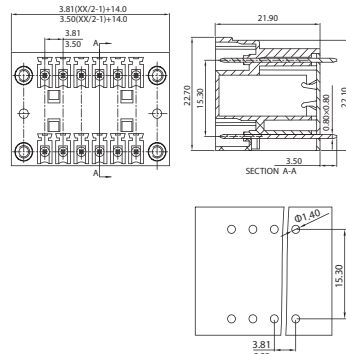

Drawing

UL CE

TB15ERTM-3.5
TB15ERTM-3.81
3.5mm 3.81mm / 22.7mm

Poles

300V/8A

Drawing

UL CE

TB15EVH-3.5
TB15EVH-3.81
3.5mm 3.81mm / 21.9mm

Poles

300V/8A

Drawing

UL CE

TB15EVHM-3.5
TB15EVHM-3.81
3.5mm 3.81mm / 21.9mm

Poles

Rated

300V/8A

Wire

Drawing

UL CE

TB15ERH-3.5
TB15ERH-3.81
3.5mm 3.81mm / 22.7mm

Poles

300V/8A

Drawing

UL CE

TB15ERHM-3.5
TB15ERHM-3.81
3.5mm 3.81mm / 22.7mm

Poles

300V/8A

Drawing