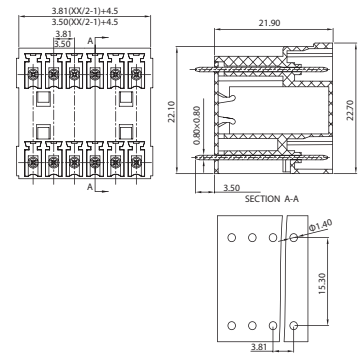

Drawing

UL CE

TB15ERTM-3.5
TB15ERTM-3.81
3.5mm 3.81mm / 22.7mm

Poles

300V/8A

Drawing

UL CE

TB15EVH-3.5
TB15EVH-3.81
3.5mm 3.81mm / 21.9mm

Poles

300V/8A

Drawing

UL CE

TB15EVHM-3.5
TB15EVHM-3.81
3.5mm 3.81mm / 21.9mm

Poles

Rated

300V/8A

Wire

Drawing

UL CE

TB15ERH-3.5
TB15ERH-3.81
3.5mm 3.81mm / 22.7mm

Poles

300V/8A

Drawing

UL CE

TB15ERHM-3.5
TB15ERHM-3.81
3.5mm 3.81mm / 22.7mm

Poles

300V/8A

Drawing