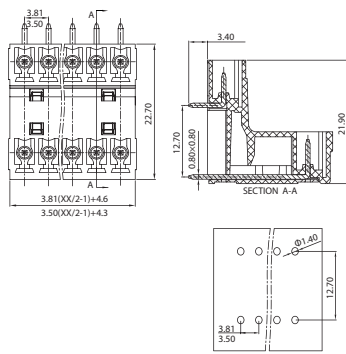

UL CE

TB15ERT-3.5
TB15ERT-3.81
3.5mm 3.81mm / 22.7mm

Pitch / Height

Poles

2P~24P

Rated

300V/8A

Wire

Drawing

UL CE

TB15ERTM-3.5
TB15ERTM-3.81
3.5mm 3.81mm / 22.7mm

Poles

300V/8A

Drawing

UL CE

TB15EVH-3.5
TB15EVH-3.81
3.5mm 3.81mm / 21.9mm

Poles

300V/8A

Drawing

UL CE

TB15EVHM-3.5
TB15EVHM-3.81
3.5mm 3.81mm / 21.9mm

Poles

Rated

300V/8A

Wire

Drawing

UL CE

TB15ERH-3.5
TB15ERH-3.81
3.5mm 3.81mm / 22.7mm

Poles

300V/8A

Drawing

UL CE