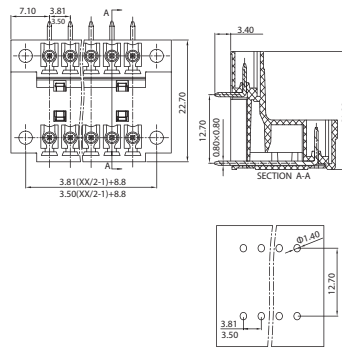

Drawing

UL CE

TB15ERTM-3.5
TB15ERTM-3.81
3.5mm 3.81mm / 22.7mm

Poles

300V/8A

Drawing

UL CE

TB15EVH-3.5
TB15EVH-3.81
3.5mm 3.81mm / 21.9mm

Poles

300V/8A

Drawing

UL CE

TB15EVHM-3.5
TB15EVHM-3.81
3.5mm 3.81mm / 21.9mm

Poles

Rated

300V/8A

Wire

Drawing

UL CE

TB15ERH-3.5
TB15ERH-3.81
3.5mm 3.81mm / 22.7mm

Poles

300V/8A

Drawing

UL CE

TB15ERHM-3.5
TB15ERHM-3.81
3.5mm 3.81mm / 22.7mm

Poles

300V/8A

Drawing