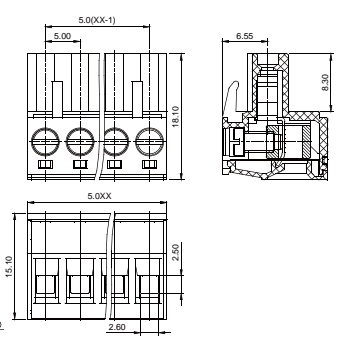

**NEW**

TBOQ3-3.5  
TBOQ3-3.81  
3.5mm / 9.2mm

Pitch / Height	3.5mm / 9.2mm
Poles	2P~16P
Rated	150V/8A
Wire	

Drawing

**NEW**

TB2EKF-5.0  
5.0mm / 15.1mm

Poles	2P~24P
Rated	300V/15A
Wire	22-12AWG 2.5mm <sup>2</sup>

**NEW**

TB2ERF-5.0  
5.0mm / 14.7mm

Poles	4P
Rated	300V/12A
Wire	

**NEW**

TB2ELF-5.0  
5.0mm / 14.7mm

Pitch / Height	5.0mm / 14.7mm
Poles	04P
Rated	300V/12A
Wire	

Drawing

**NEW**

TB15EKD-2.5  
2.5mm 3.81mm / 11.75mm

Poles	2P~24P
Rated	150V/4A
Wire	26-20AWG 0.5mm <sup>2</sup>

**NEW**

TB15EVC-2.5  
2.5mm / 10.1mm

Poles	2P~24P
Rated	150V/4A
Wire	