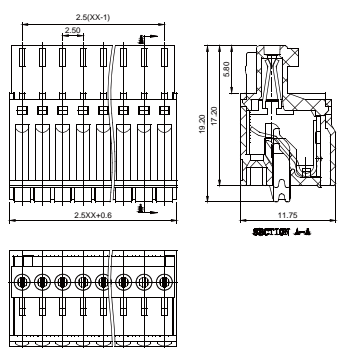

**NEW**

TBOQ3-3.5  
TBOQ3-3.81  
3.5mm / 9.2mm

Pitch / Height	3.5mm / 9.2mm
Poles	2P~16P
Rated	150V/8A
Wire	

Drawing

**NEW**

TB2EKF-5.0  
5.0mm / 15.1mm

Poles	2P~24P
Rated	300V/15A
Wire	22-12AWG 2.5mm <sup>2</sup>

**NEW**

TB2ERF-5.0  
5.0mm / 14.7mm

Poles	4P
Rated	300V/12A
Wire	

**NEW**

TB2ELF-5.0  
5.0mm / 14.7mm

Pitch / Height	5.0mm / 14.7mm
Poles	04P
Rated	300V/12A
Wire	

Drawing

**NEW**

TB15EKD-2.5  
2.5mm 3.81mm / 11.75mm

Poles	2P~24P
Rated	150V/4A
Wire	26-20AWG 0.5mm <sup>2</sup>

**NEW**

TB15EVC-2.5  
2.5mm / 10.1mm

Poles	2P~24P
Rated	150V/4A
Wire	