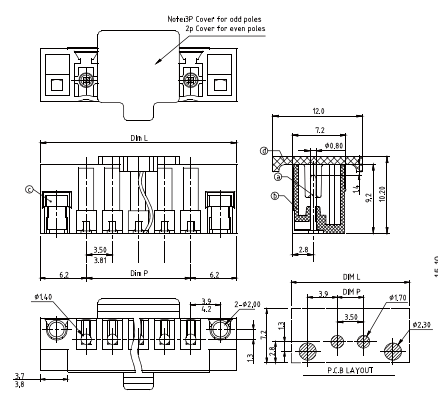

**NEW**

TBOQ3-3.5  
TBOQ3-3.81  
3.5mm / 9.2mm

Pitch / Height	3.5mm / 9.2mm
Poles	2P~16P
Rated	150V/8A
Wire	

Drawing

**NEW**

TB2EKF-5.0  
5.0mm / 15.1mm

Poles	2P~24P
Rated	300V/15A
Wire	22-12AWG 2.5mm <sup>2</sup>

**NEW**

TB2ERF-5.0  
5.0mm / 14.7mm

Poles	4P
Rated	300V/12A
Wire	

**NEW**

TB2ELF-5.0  
5.0mm / 14.7mm

Pitch / Height	5.0mm / 14.7mm
Poles	04P
Rated	300V/12A
Wire	

Drawing

**NEW**

TB15EKD-2.5  
2.5mm 3.81mm / 11.75mm

Poles	2P~24P
Rated	150V/4A
Wire	26-20AWG 0.5mm <sup>2</sup>

**NEW**

TB15EVC-2.5  
2.5mm / 10.1mm

Poles	2P~24P
Rated	150V/4A
Wire	