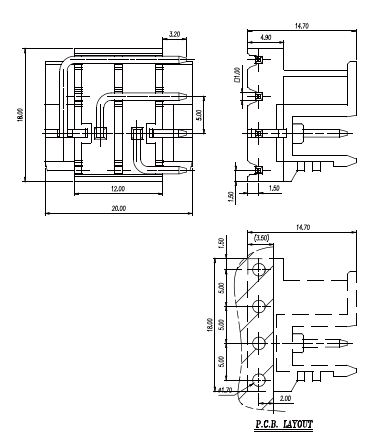

**NEW**

TBOQ3-3.5  
TBOQ3-3.81  
3.5mm / 9.2mm

Pitch / Height	3.5mm / 9.2mm
Poles	2P~16P
Rated	150V/8A
Wire	

Drawing

**NEW**

TB2EKF-5.0  
5.0mm / 15.1mm

Poles	2P~24P
Rated	300V/15A
Wire	22-12AWG 2.5mm <sup>2</sup>

**NEW**

TB2ERF-5.0  
5.0mm / 14.7mm

Poles	4P
Rated	300V/12A
Wire	

**NEW**

TB2ELF-5.0  
5.0mm / 14.7mm

Pitch / Height	5.0mm / 14.7mm
Poles	04P
Rated	300V/12A
Wire	

Drawing

**NEW**

TB15EKD-2.5  
2.5mm 3.81mm / 11.75mm

Poles	2P~24P
Rated	150V/4A
Wire	26-20AWG 0.5mm <sup>2</sup>

**NEW**

TB15EVC-2.5  
2.5mm / 10.1mm

Poles	2P~24P
Rated	150V/4A
Wire	