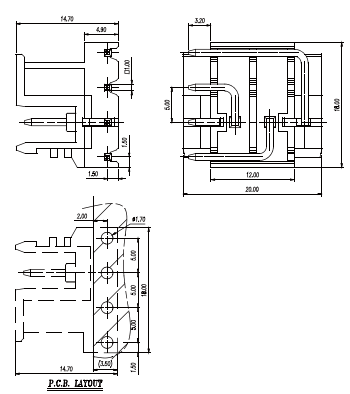

**NEW**

TBOQ3-3.5  
TBOQ3-3.81  
3.5mm / 9.2mm

Pitch / Height	3.5mm / 9.2mm
Poles	2P~16P
Rated	150V/8A
Wire	

Drawing

**NEW**

TB2EKF-5.0  
5.0mm / 15.1mm

Poles	2P~24P
Rated	300V/15A
Wire	22-12AWG 2.5mm <sup>2</sup>

**NEW**

TB2ERF-5.0  
5.0mm / 14.7mm

Poles	4P
Rated	300V/12A
Wire	

**NEW**

TB2ELF-5.0  
5.0mm / 14.7mm

Pitch / Height	5.0mm / 14.7mm
Poles	04P
Rated	300V/12A
Wire	

Drawing

**NEW**

TB15EKD-2.5  
2.5mm 3.81mm / 11.75mm

Poles	2P~24P
Rated	150V/4A
Wire	26-20AWG 0.5mm <sup>2</sup>

**NEW**

TB15EVC-2.5  
2.5mm / 10.1mm

Poles	2P~24P
Rated	150V/4A
Wire	